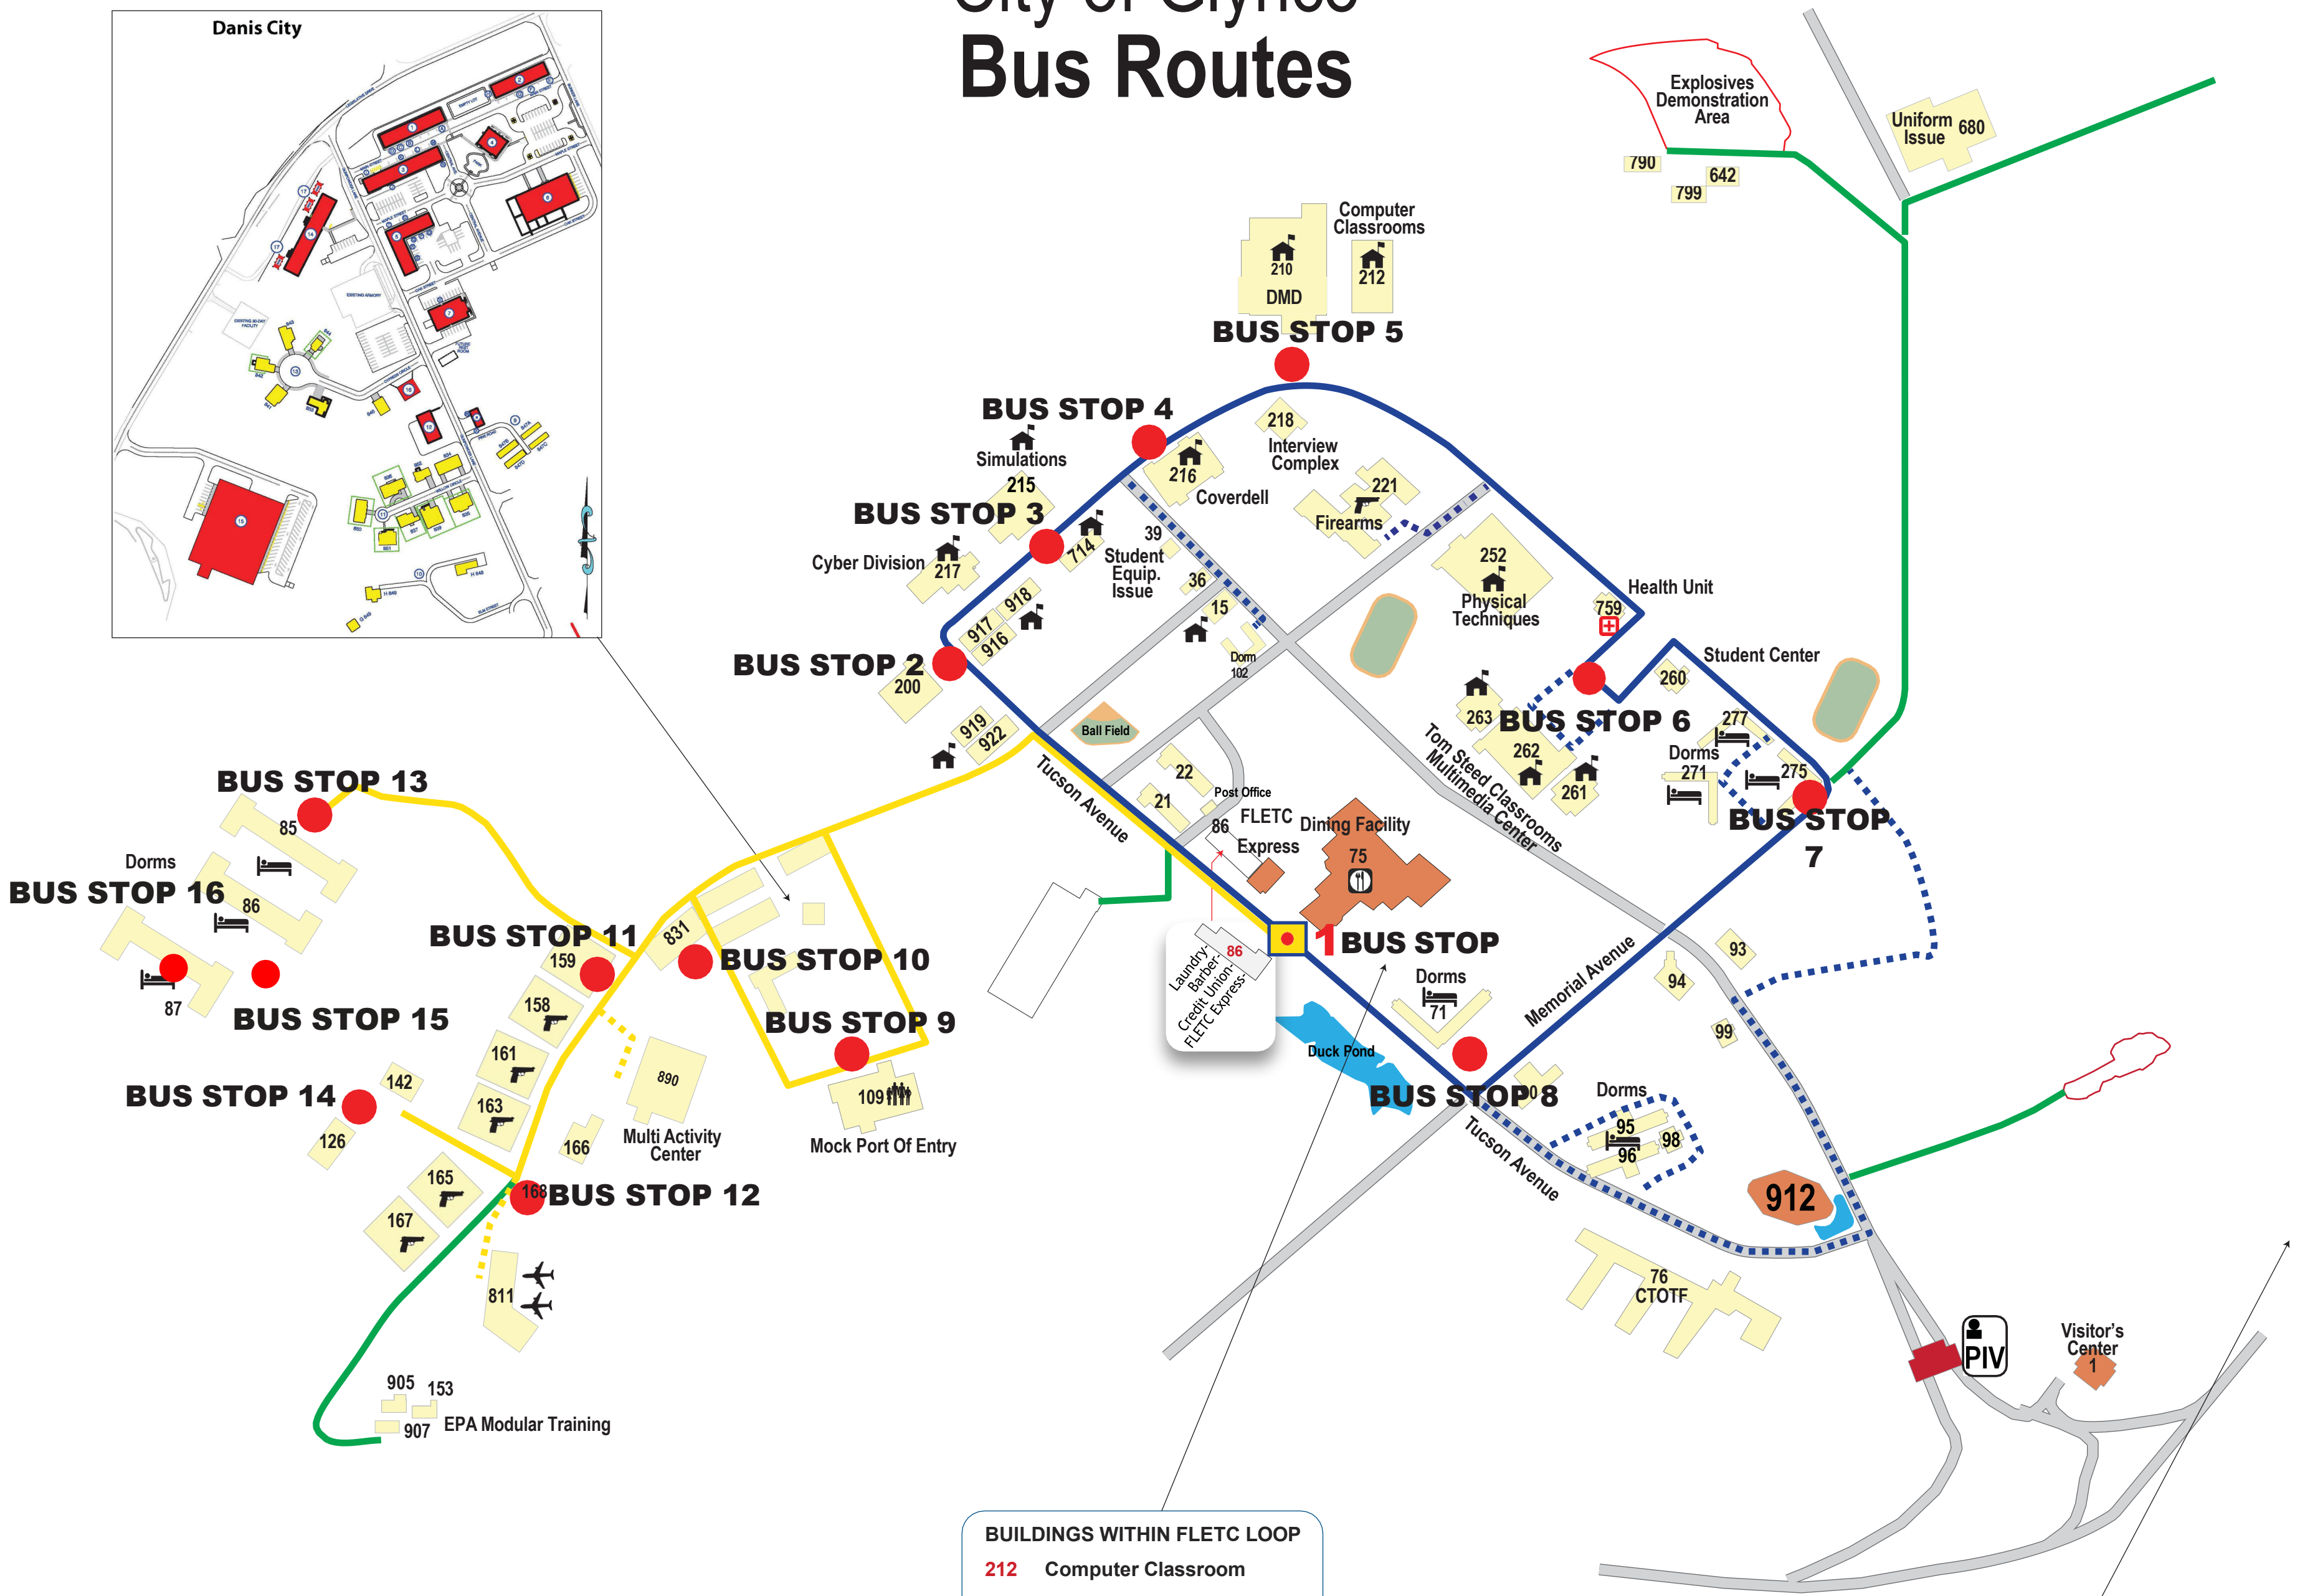

City of Glynco Bus Routes

BUS ROUTE KEY

- █ BLUE LOOP
- █ YELLOW LOOP
- █ SASS SCHEDULE
- █ OFF CENTER
- █ █ █ █ █ INCREMENT WEATHER

- BUILDINGS WITHIN FLETC LOOP**
- 212 Computer Classroom
 - 210 Driver and Marine Division
 - 218 Interview Complex
 - 216 Coverdell
 - 39 Student Equipment Issue
 - 215 Simulations
 - 217 Cyber Division
 - 221 Firearms
 - 252 Physical Techniques
 - 759 Health Unit
 - 262 Tom Steed Classrooms/ Multimedia Center
 - 260 Student Center
 - 75 Dining Hall
 - Dorms 270, 275, 276, 277, 278
 - Dorms 71, 72
 - Dorms 95, 96