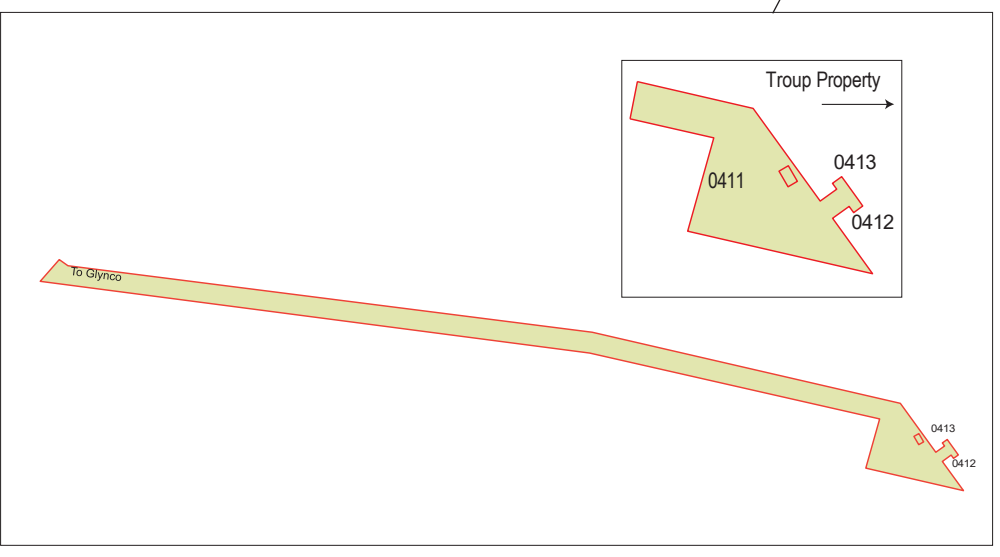

City of Glynco Bus Routes

BUS ROUTE KEY

- █ BLUE LOOP
- █ YELLOW LOOP
- █ SASS SCHEDULE
- █ OFF CENTER
- █ █ █ █ █ INCREMENT WEATHER

- BUILDINGS WITHIN FLETC LOOP**
- 212 Computer Classroom
 - 210 Driver and Marine Division
 - 218 Interview Complex
 - 216 Coverdell
 - 39 Student Equipment Issue
 - 215 Simulations
 - 217 Cyber Division
 - 221 Firearms
 - 252 Physical Techniques
 - 759 Health Unit
 - 262 Tom Steed Classrooms/ Multimedia Center
 - 260 Student Center
 - 75 Dining Hall
 - Dorms 270, 275, 276, 277, 278
 - Dorms 71, 72
 - Dorms 95, 96