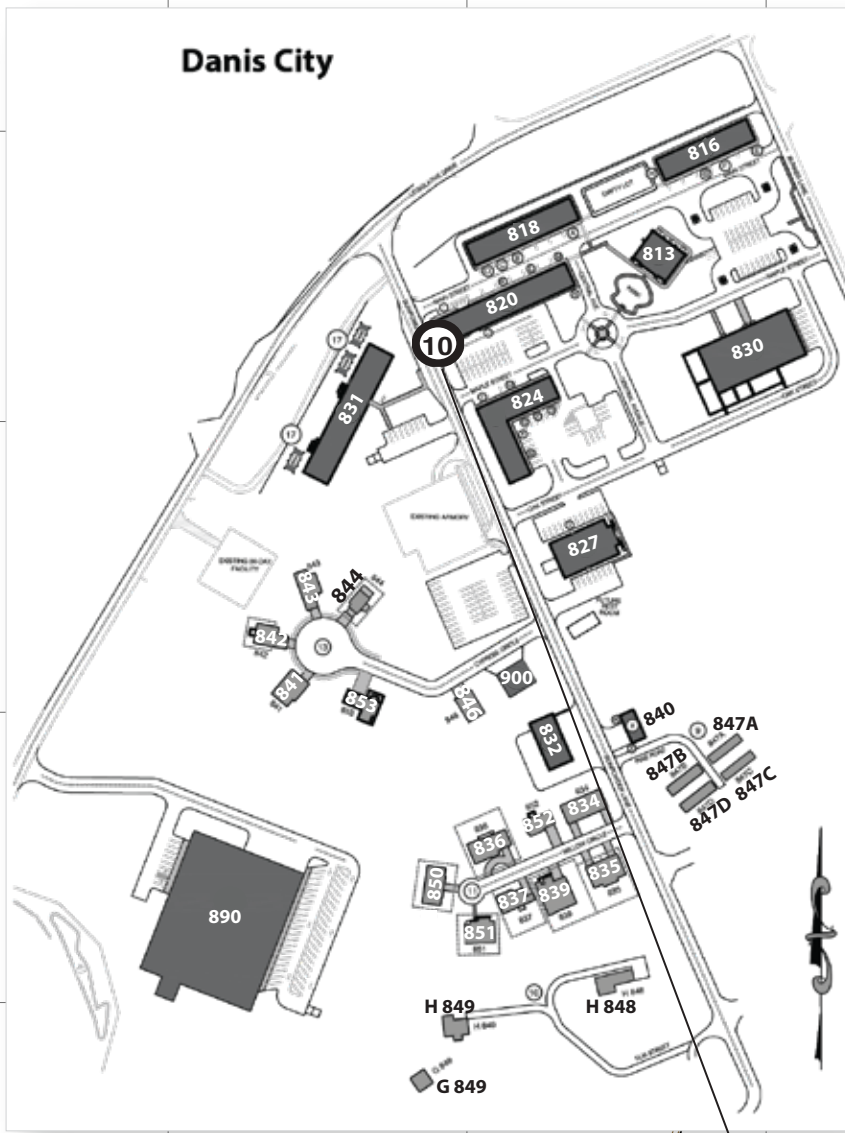

City of Glynco Bus Routes

Federal Law Enforcement Training Centers
Glynco, GA

- BUILDINGS WITHIN FLETC LOOP**
- 212 Computer Classroom
 - 210 Driver and Marine Division
 - 218 Interview Complex
 - 216 Coverdell
 - 39 Student Equipment Issue
 - 215 Simulations
 - 217 Cyber Division
 - 221 Firearms
 - 252 Physical Techniques
 - 759 Health Unit
 - 262 Tom Steed Classrooms/Multimedia Center
 - 260 Student Center
 - 75 Dining Hall
 - Dorms 270, 275, 276, 277, 278
 - Dorms 71, 72
 - Dorms 95, 96

Find Your Place!

BUS STOP	LOCATION	SITE DESCRIPTION	MAP REFERENCE	BUS STOP	LOCATION	SITE DESCRIPTION	MAP REFERENCE
1	Lease Dorm 185	Lease Dorm	B-4	21	Building 260	Student Center	H-5
2	Lease Dorm 186	Lease Dorm	B-4	22	Building 262	Steed Class Rooms & Library/Multimedia Center	H-5
3	Lease Dorm 187	Lease Dorm	B-4	23	Trailer 750	Use of Force Complex	I-3
4	Building 147	Firing Ranges 7 & 8, International Border Complex	C-2	24	Gate 19	Tactical Village	K-8
5	Building 811	CTOTF Intermodal Site	C-2	25	Building 4	ATF Shot Gun Range	J-3
6	Building 136	Firing Ranges 9 & 11	C-3	26	Building 76	CTOTF Training Facility	H-2
7	Building 166	Fire Arms Division Multi Activity Center	C-2	27	Building 804	CTOTF International Site	H-1
8	Building 890	Forensics Division	D-3	28	Building 790	ATF Bomb Range	H-8
9	Building 157	Fire Arms Ranges 1 & 2	D-3	29	Building 2200	State and Local	I-10
10	Building 831	Danis City	D-3				
11	Building 109	Mock Port of Entry	E-3				
12	Building 782	Gas Range	F-4				
13	Building 741	U.S. Post Office	G-4				
14	Building 75 North	Dining Hall	G-4				
15	Building 75 South	Dining Hall	G-4				
16	Building 217	Cyber Division	E-5				
17	Building 714	TSA Complex	F-5				
18	Building 216	Coverdell Learning Center	F-6				
19	Building 210 & 212	Driver Marine Division & Computer Classrooms	G-7				
20	Building 252	Physical Techniques Complex	H-6				