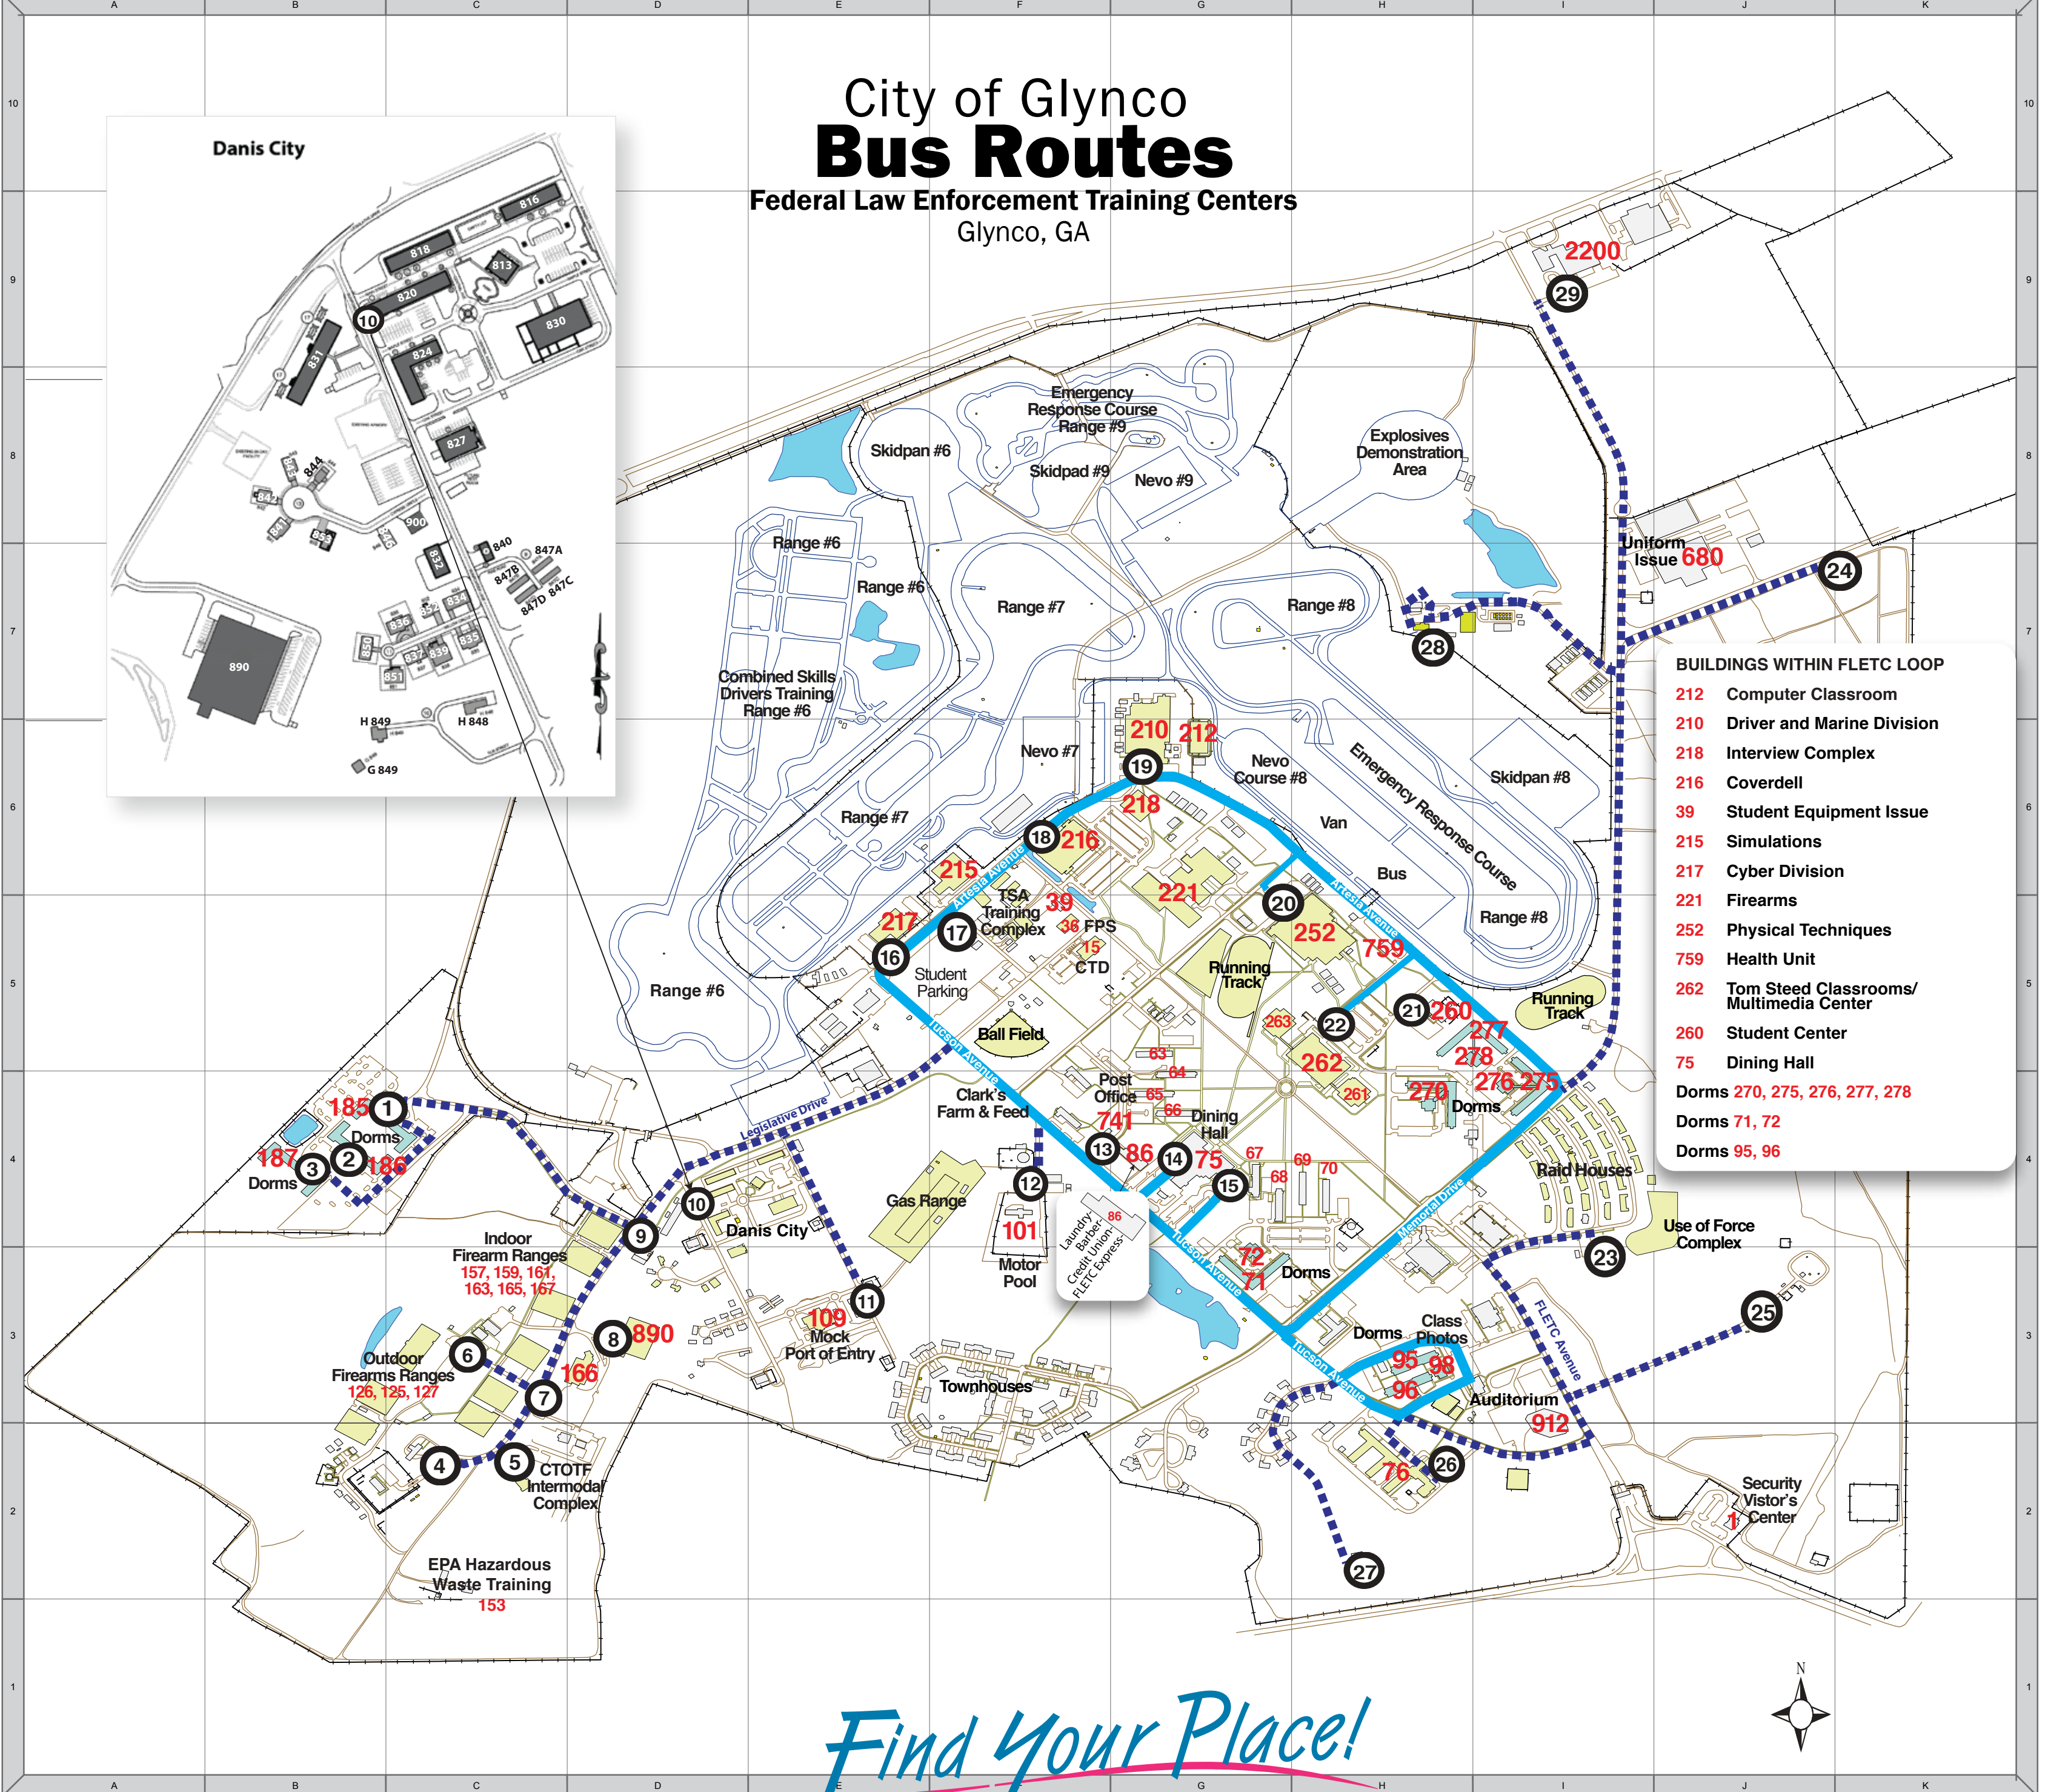

City of Glynco Bus Routes

Federal Law Enforcement Training Centers
Glynco, GA

- BUILDINGS WITHIN FLETC LOOP**
- 212 Computer Classroom
 - 210 Driver and Marine Division
 - 218 Interview Complex
 - 216 Coverdell
 - 39 Student Equipment Issue
 - 215 Simulations
 - 217 Cyber Division
 - 221 Firearms
 - 252 Physical Techniques
 - 759 Health Unit
 - 262 Tom Steed Classrooms/Multimedia Center
 - 260 Student Center
 - 75 Dining Hall
 - Dorms 270, 275, 276, 277, 278
 - Dorms 71, 72
 - Dorms 95, 96

Find Your Place!

BUS STOP	LOCATION	SITE DESCRIPTION	MAP REFERENCE	BUS STOP	LOCATION	SITE DESCRIPTION	MAP REFERENCE
1	Lease Dorm 185	Lease Dorm	B-4	21	Building 260	Student Center	H-5
2	Lease Dorm 186	Lease Dorm	B-4	22	Building 262	Steed Class Rooms & Library/Multimedia Center	H-5
3	Lease Dorm 187	Lease Dorm	B-4	23	Trailer 750	Use of Force Complex	I-3
4	Building 147	Firing Ranges 7 & 8, International Border Complex	C-2	24	Gate 19	Tactical Village	K-8
5	Building 811	CTOTF Intermodal Site	C-2	25	Building 4	ATF Shot Gun Range	J-3
6	Building 136	Firing Ranges 9 & 11	C-3	26	Building 76	CTOTF Training Facility	H-2
7	Building 166	Fire Arms Division Multi Activity Center	C-2	27	Building 804	CTOTF International Site	H-1
8	Building 890	Forensics Division	D-3	28	Building 790	ATF Bomb Range	H-8
9	Building 157	Fire Arms Ranges 1 & 2	D-3	29	Building 2200	State and Local	I-10
10	Building 831	Danis City	D-3				
11	Building 109	Mock Port of Entry	E-3				
12	Building 782	Gas Range	F-4				
13	Building 741	U.S. Post Office	G-4				
14	Building 75 North	Dining Hall	G-4				
15	Building 75 South	Dining Hall	G-4				
16	Building 217	Cyber Division	E-5				
17	Building 714	TSA Complex	F-5				
18	Building 216	Coverdell Learning Center	F-6				
19	Building 210 & 212	Driver Marine Division & Computer Classrooms	G-7				
20	Building 252	Physical Techniques Complex	H-6				

- Legend**
- FLETC LOOP
 - BUS ROUTES
 - BUS STOPS
 - SIDEWALK
 - TRAINING BUILDINGS
 - ADMINISTRATIVE BUILDINGS
 - HOUSING